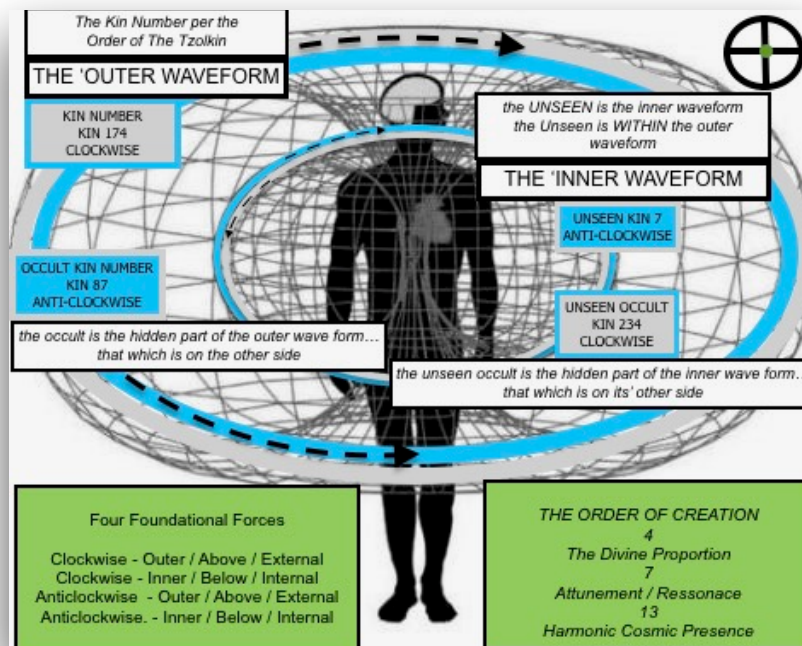

4 KIN NUMBERS

DIVINE PROPORTION

ONENESS

DIVINE HARMONY

MEASURE & MOVEMENT

Make your practise relative and 'doable' for you.
There is no wrong or right way, no quantitative, more or less, 'doing'.
Following the two colours each day, Red / Yellow or White / Blue is enough...

...if you choose to know the 3 words associated with each function and tone, the reference page is repeated each moon. The words are 'prompts' for your own understanding, and meaning relative to you.

Tune to the Harmonic Order Your Way, allowing your understanding to be relative and dynamic.

This is a practise that 'could' just make a world of difference to the way we perceive and experience life?

Mind and Body Together as ONE

We are response-able

S5
Place water outside when the 'circled' Tone is tone 1 and
Freeze on the evening when the 'circled' Tone is tone 13

S5 made by you, following the Order, is an embodied attunement.
The constant practise empowers self generative resonance, adaption, & peace .

The Kin are Degrees of Light, both the measure, movement & location.

A Constant Dynamic.
Absolute Perfection, Infinite and Indefinable.
Duality as ONENESS
The Foundation of All Creation
Awareness is the Seed

IT's way, IT's Order, is within all Being.
Following the calendar and embodying S5 are practises that facilitate and empower every body.

Self participatory attunement
Self generative resonance
Mind and Body

we are the peace we seek
What we 'tune to' is a choice ....

The Kin

174
5 Wizard
White Overtone
Wizard
Kin number as per
Tzolkin Order.

7
7 Hand
Blue Resonant Hand
Is the degree of light
within 174
.
7 is within 174

Key to each day
eg.

Moon 1, Day 1
Kin 174 / 7

174 / 7
87 / 234

5 Wizard
7 Hand

26 July

Colour of the
primary Kin
Number

The Gregorian
Date

The Occult Kin

87 - 9 Hand
234 - 13 Wizard

Imagine the palm of your hand as 174, moving in a clockwise direction. Now imagine looking at your hand from behind...the movement now appears anticlockwise. This is the OCCULT.

87 - occult of 174
234 - occult of 7

The Dynamic

CLOCKWISE
174 & 234

this 'could' be perceived as the VERTICAL axis.

The 'Potential' of the WORD of GOD

ANTI CLOCKWISE
7 & 87

this 'could' be perceived as the HORIZONTAL axis.

that which gives life,
makes manifest....

together
they are ONE

Together
they are
FOUNDATIONAL